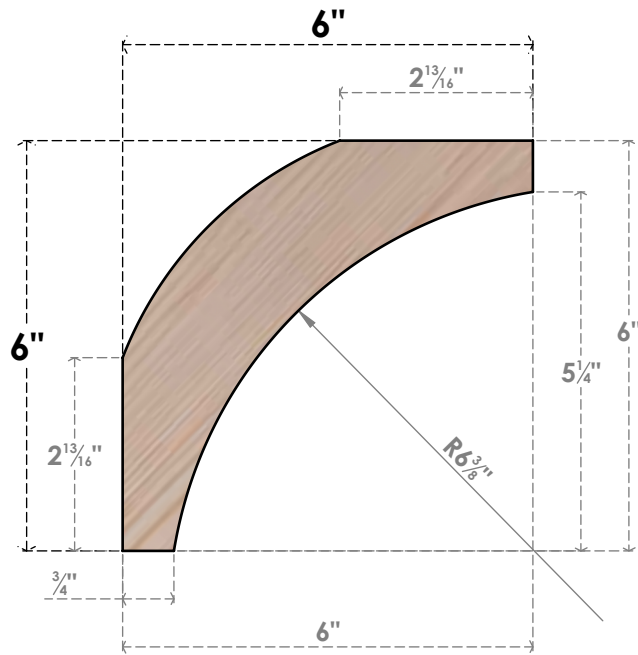

BRC04X06X06THR00SDF

3 1/2"W X 6"D X 6"H THORTON SMOOTH BRACE, DOUGLAS FIR

SIDE

FRONT

EKENA MILLWORK
 2300 WEST MAIN ST.
 CLARKSVILLE, TX 75426
 TOLL FREE: 866-607-0453
 WWW.EKENAMILLWORK.COM

NOTES

1. INSTALLATION TO BE COMPLETED IN ACCORDANCE WITH MANUFACTURER'S SPECIFICATIONS.
2. DRAWING MAY NOT BE TO SCALE
3. THIS DRAWING IS INTENDED FOR DESIGN AND PLANNING PURPOSES ONLY.
4. ALL INFORMATION CONTAINED HEREIN WAS CURRENT AT THE TIME OF DEVELOPMENT BUT MUST BE REVIEWED AND APPROVED BY THE PRODUCT MANUFACTURER TO BE CONSIDERED ACCURATE.
5. PRODUCTS ARE NOT KILN DRIED. THIS ITEM IS UNIQUE AND WILL CONTAIN THE NATURAL VARIATIONS THAT THE WOOD SPECIES OFFERS. THIS MAY RESULT IN VARIATIONS UP TO 1/4"